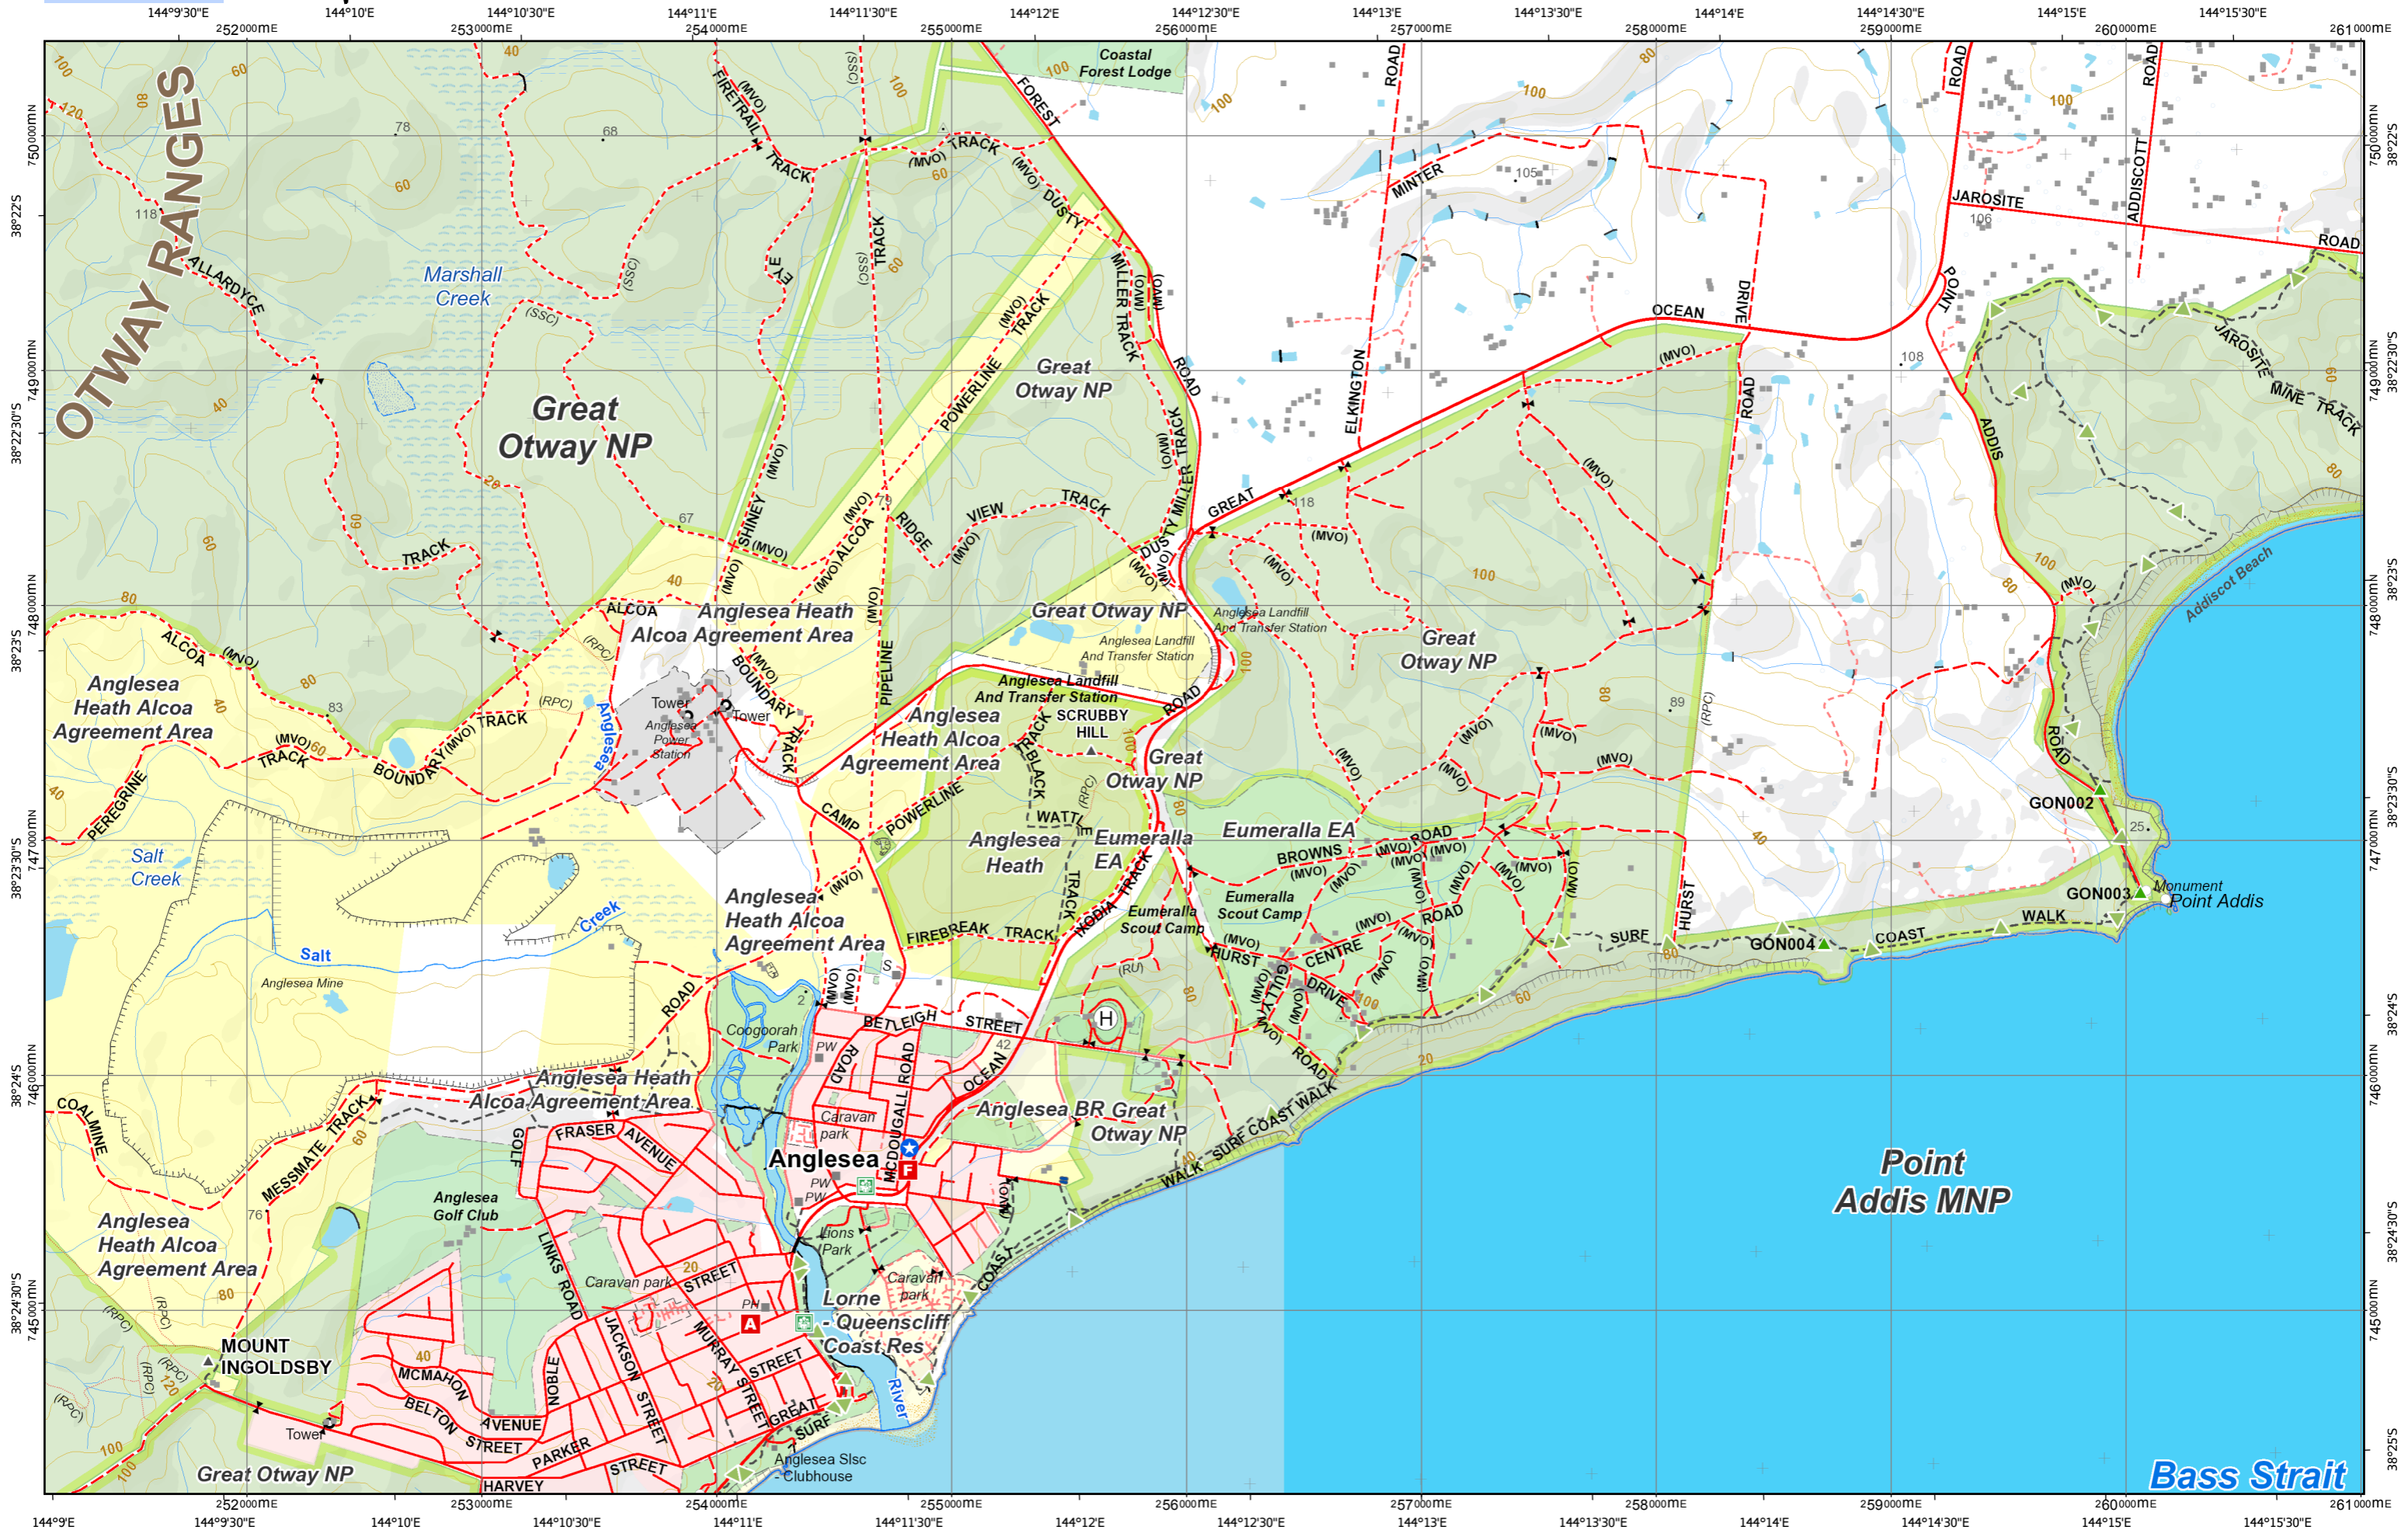

0 210 420 630 840
Meters
GDA 1994 MGA Zone 55

Victoria Eumeralla Scout Park

Map created on 21/7/2022 for
ian.thorne65@gmail.com

www.vicmaptopo.land.vic.gov.au
Map detail created November 2018 at 1:25,000

Copyright © The State of Victoria, Department of Environment, Land, Water and Planning 2020
This publication may be of assistance to you but the State of Victoria and its employees do not guarantee that the publication is without flaw of any kind or is wholly appropriate for your particular purposes and therefore disclaims all liability for any error, loss or other consequence which may arise from you relying on any information in this publication.
Refer to <http://services.land.vic.gov.au/Vicmap30K_info.pdf> for map legend

Bass Strait